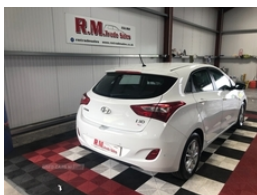

63 Cadian Road EGLISH, Dungannon, BT70 1LY

Hyundai i30 1.6 CRDi Blue Drive SE 5dr | Apr 2015

FSH - ZERO TAX - SAME DAY FINANCE AVAILABLE

£7,450

Miles: 54000
Fuel Type: Diesel
Transmission: Manual
Colour: White
Engine Size: 1582
CO2 Emission: 94
Tax Band: A (£0 p/a)
Body Style: Hatchback
Insurance 12E
group:
Reg: EA15VKG

Technical Specs

Dimensions

Length: 4300mm
Width: 1780mm
Height: 1465mm
Seats: 5
Luggage Capacity (Seats Up): 378L
Gross Weight: 1920KG
Max. Loading Weight: 491KG

Performance & Economy

Fuel Consum. (Urban Cold): 67.3MPG
Fuel Consum. (Extra Urban): 83MPG
Fuel Consum. (Combined): 78.4MPG
Fuel Tank Capacity: 53L
Number Of Gears: 6 SPEED
Top Speed: 117MPH
Acceleration 0-100 km/h: 10.6s
Engine Power BHP: 108.6BHP

Vehicle Description

- >1.6 Diesel 110bhp
- >Only 54k miles with full service history
- >Bluetooth, cruise control, usb/aux, ice cold air con, parking sensors
etc
- >Zero road tax £0
- >Sold with full mot
- >Brilliant condition

>All cars are fully serviced and checked over

>All cars come with 3 months warranty

>All cars HPI clear

>Trade in / Part Exchange welcome!

£7450

Finance packages tailored to suit

Drive away same day

Located in Eglishe, near Dungannon